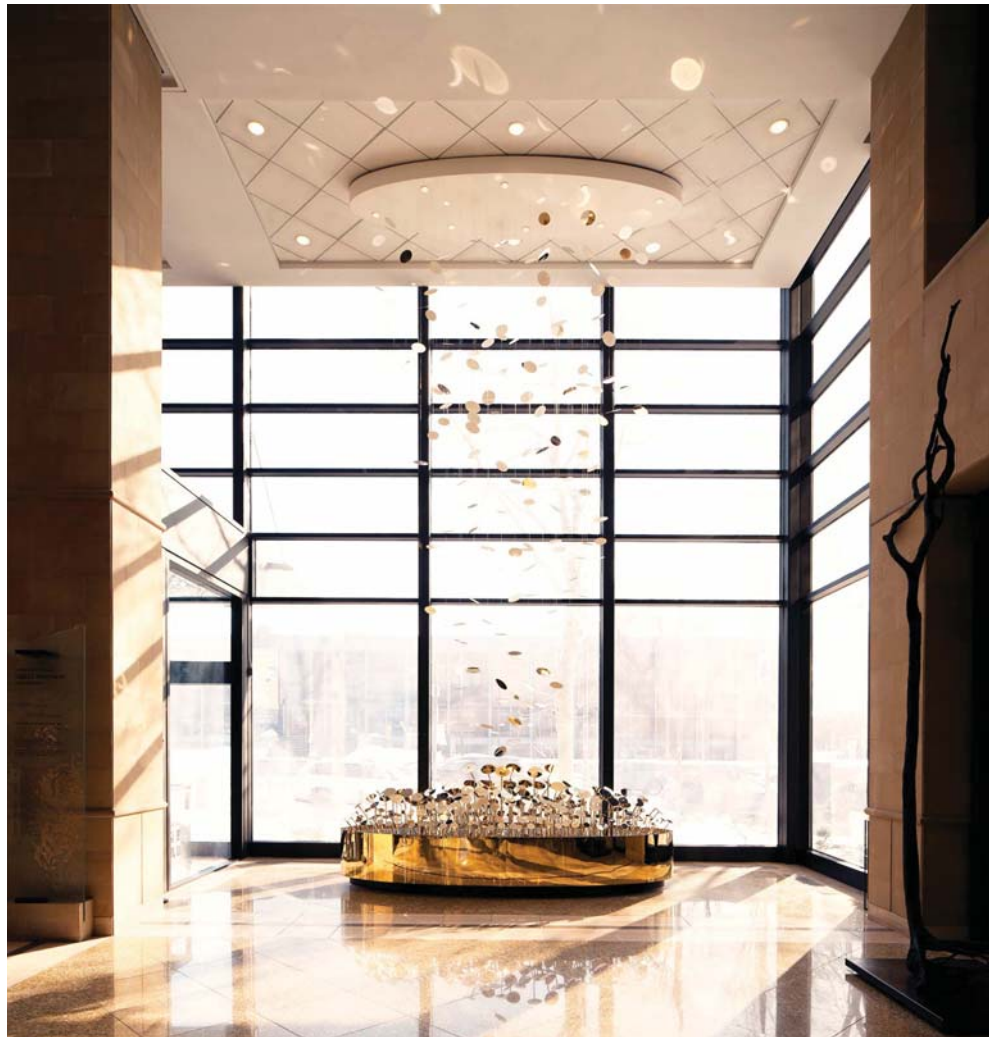

© Pascale Girardin

CJA FEDERATION / FÉDÉRATION CJA
MONTREAL, CANADA

2017
PHOTOS: STEPHANY HILDEBRAND