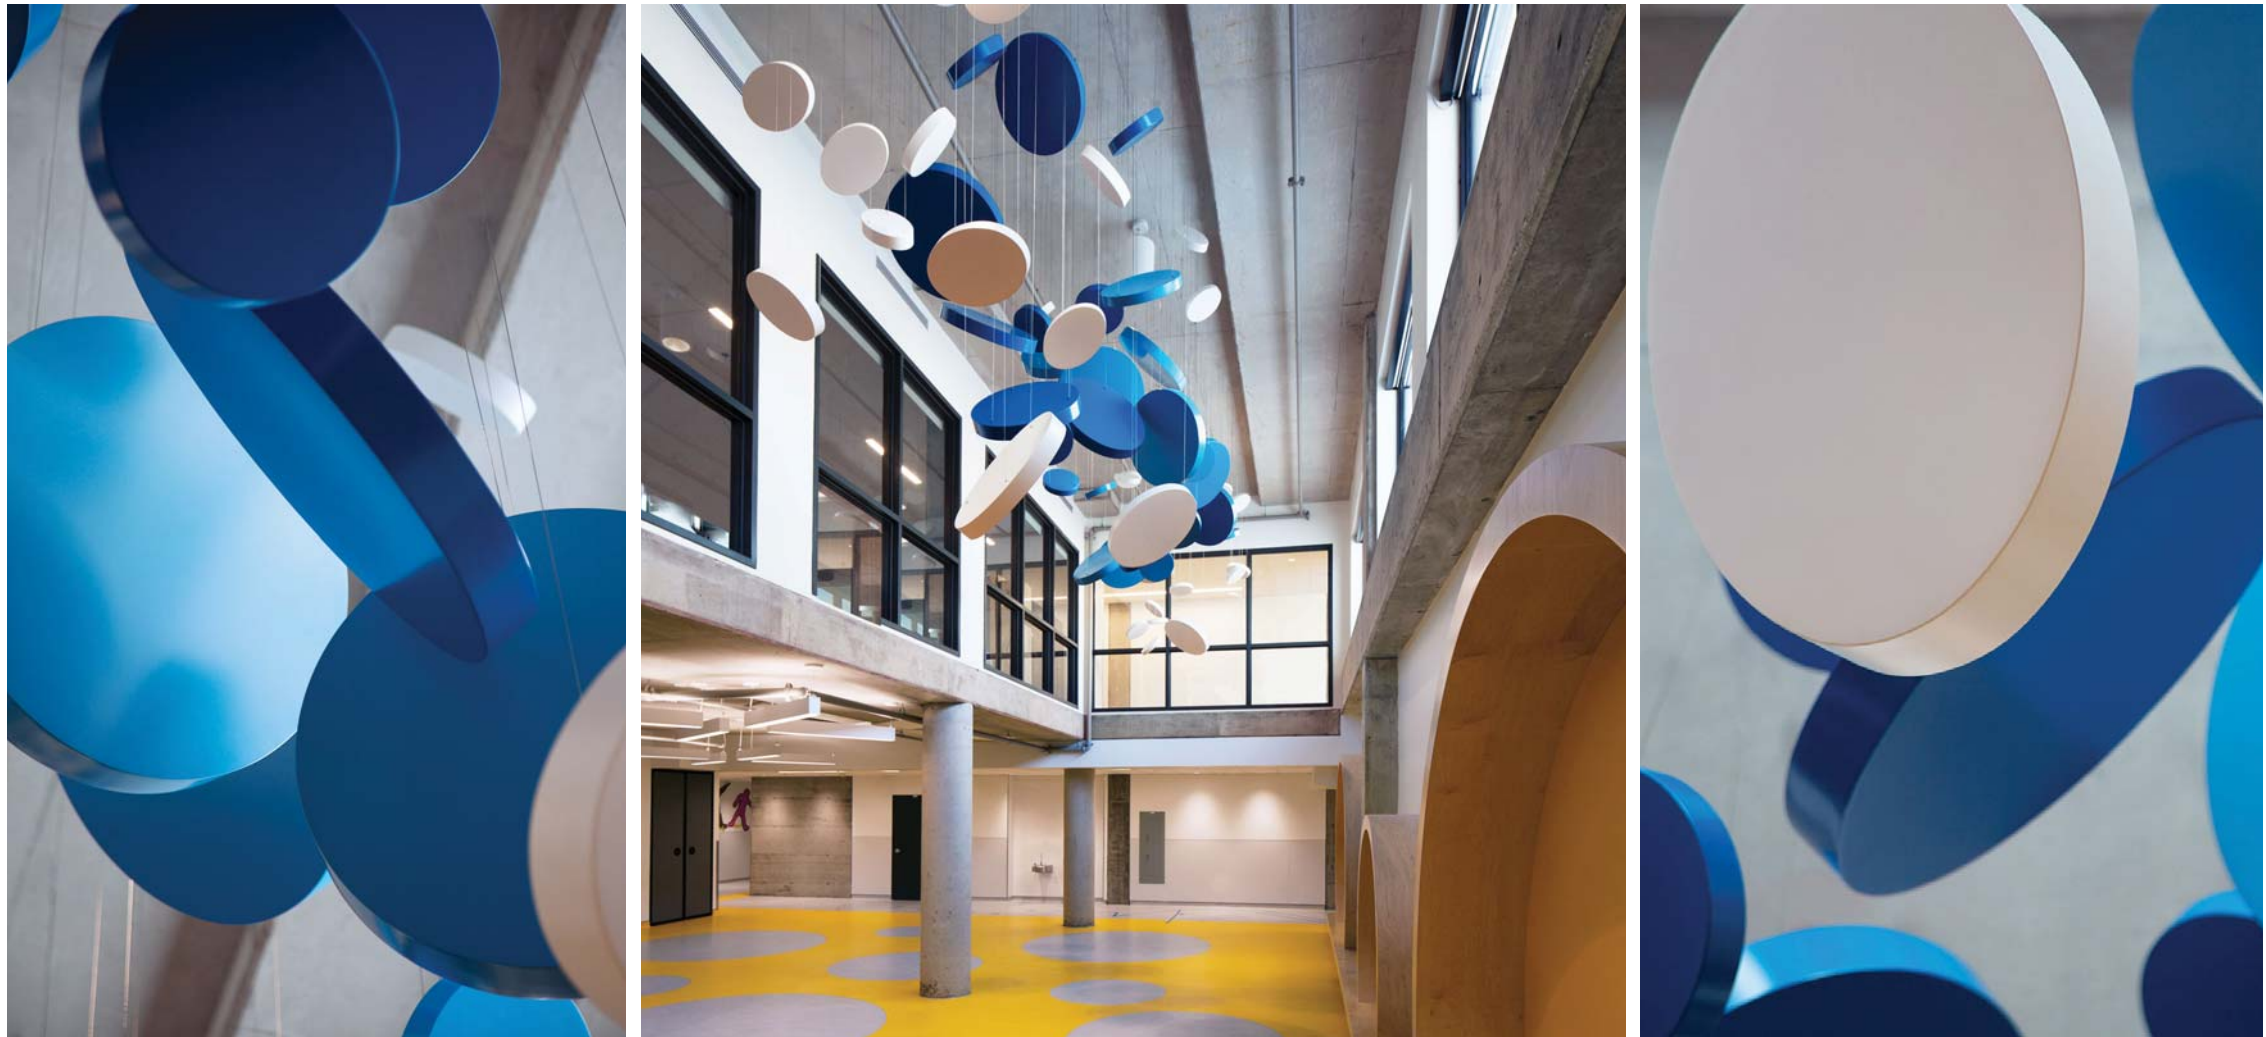

© Pascale Girardin

LAURENTIDE ELEMENTARY SCHOOL / ÉCOLE PRIMAIRE LAURENTIDE
MONTREAL, CANADA

2017
PHOTOS: STEPHANY HILDEBRAND