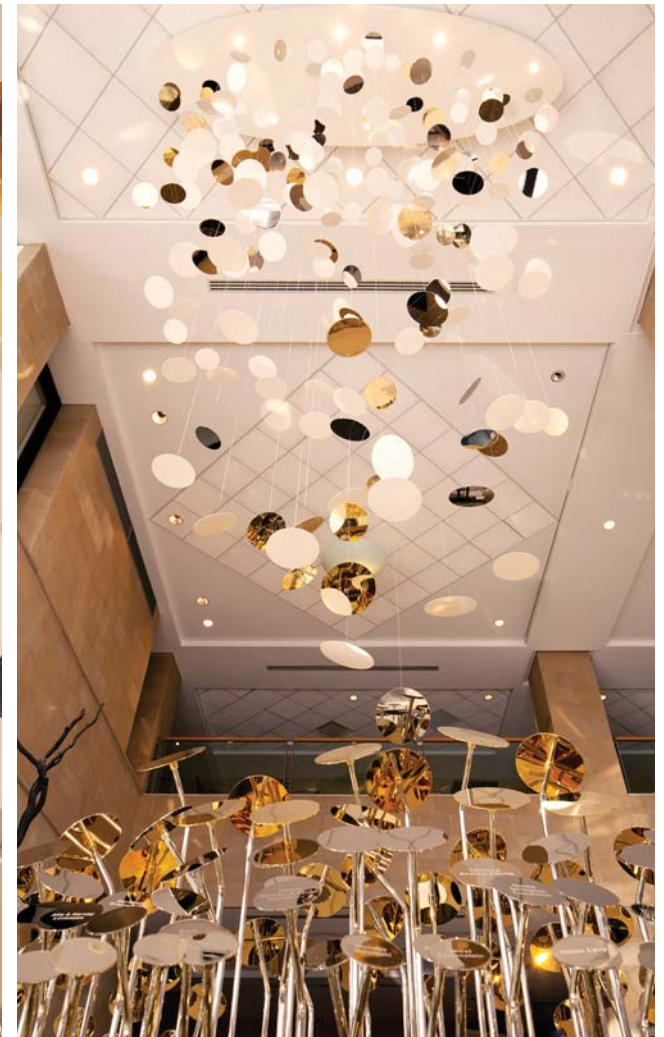

© Pascale Girardin

CJA FEDERATION / FÉDÉRATION CJA
MONTREAL, CANADA

2017
PHOTOS: STEPHANY HILDEBRAND