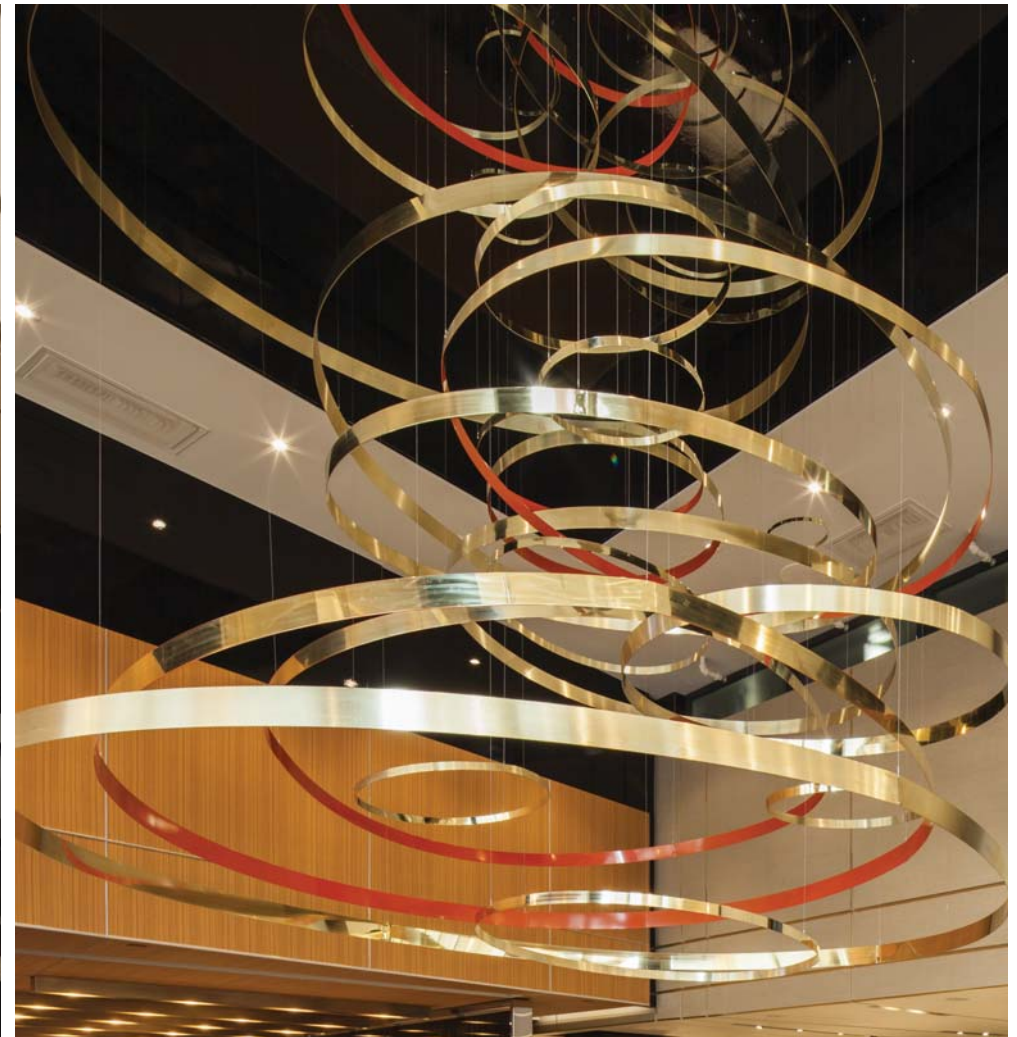

© Pascale Girardin

LE MONTRÉAL RESTAURANT

CASINO DE MONTRÉAL, MONTRÉAL, CANADA

2012

INTERIOR DESIGN / DESIGN D'INTÉRIEUR: BLAZYS GÉRARD

PHOTOS: STÉPHANE GROLEAU