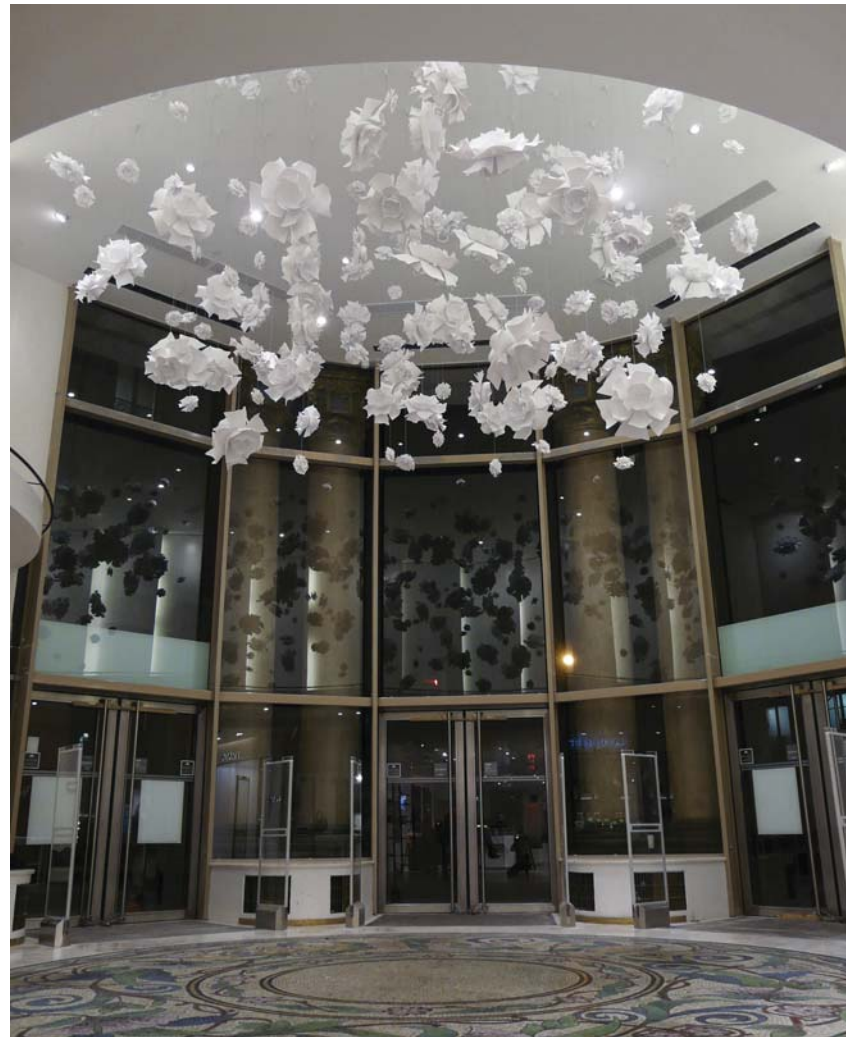

© Pascale Girardin

PRINTEMPS HAUSSMANN
PARIS, FRANCE

2010
INTERIOR DESIGN / DESIGN D'INTÉRIEUR: YABU PUSHELBERG