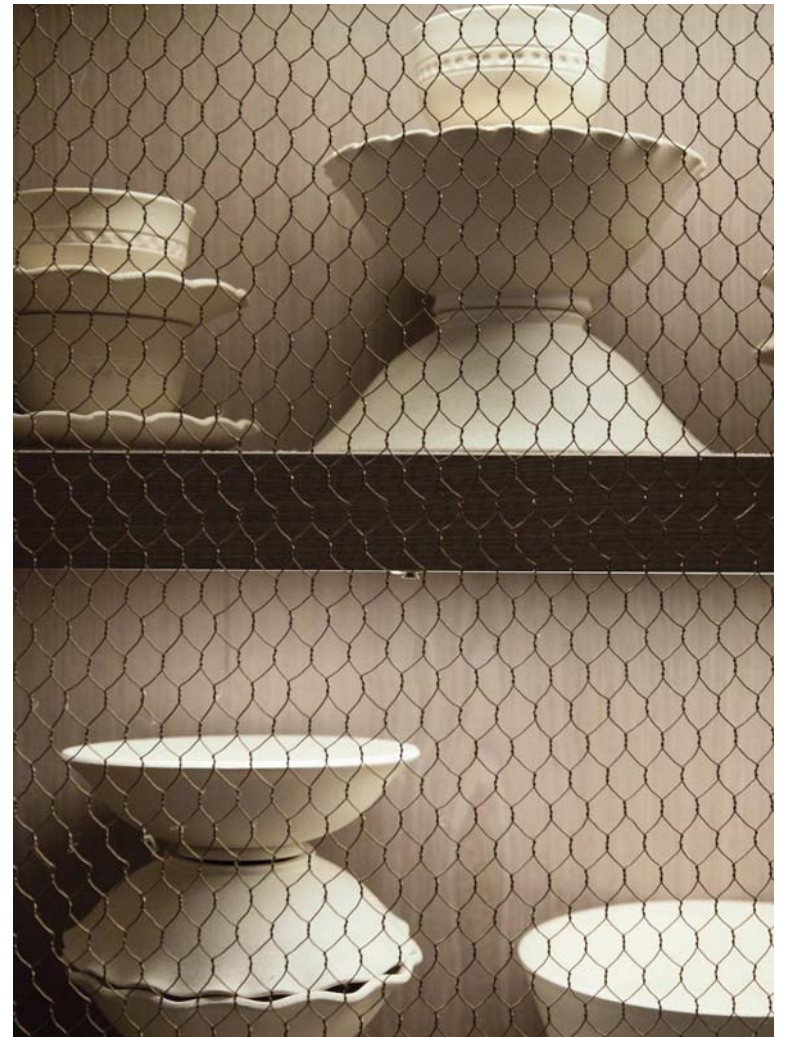

CLEMENT RESTAURANT

PENINSULA HOTEL, NEW YORK, NY

2013

INTERIOR DESIGN / DESIGN D'INTÉRIEUR: YABU PUSHENBERG

PHOTOS: EVAN DION

© Pascale Girardin

CLEMENT RESTAURANT

PENINSULA HOTEL, NEW YORK, NY