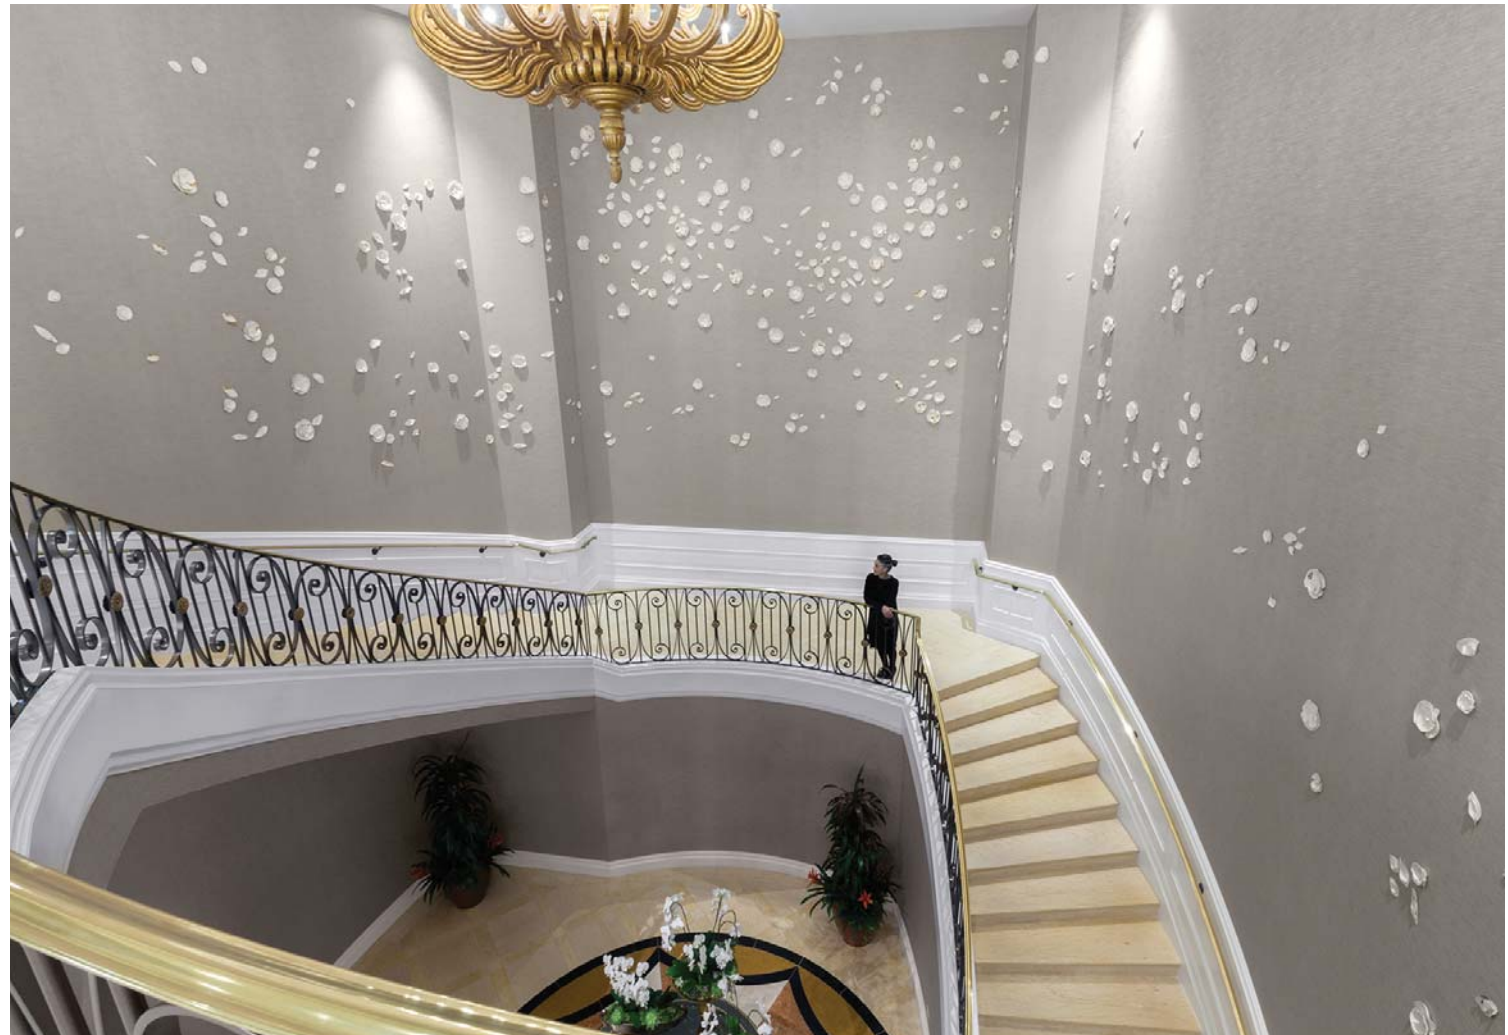

© Pascale Girardin

FOUR SEASONS HOTEL
LAS VEGAS, NV
2017
PHOTOS: STEPHANY HILDEBRAND