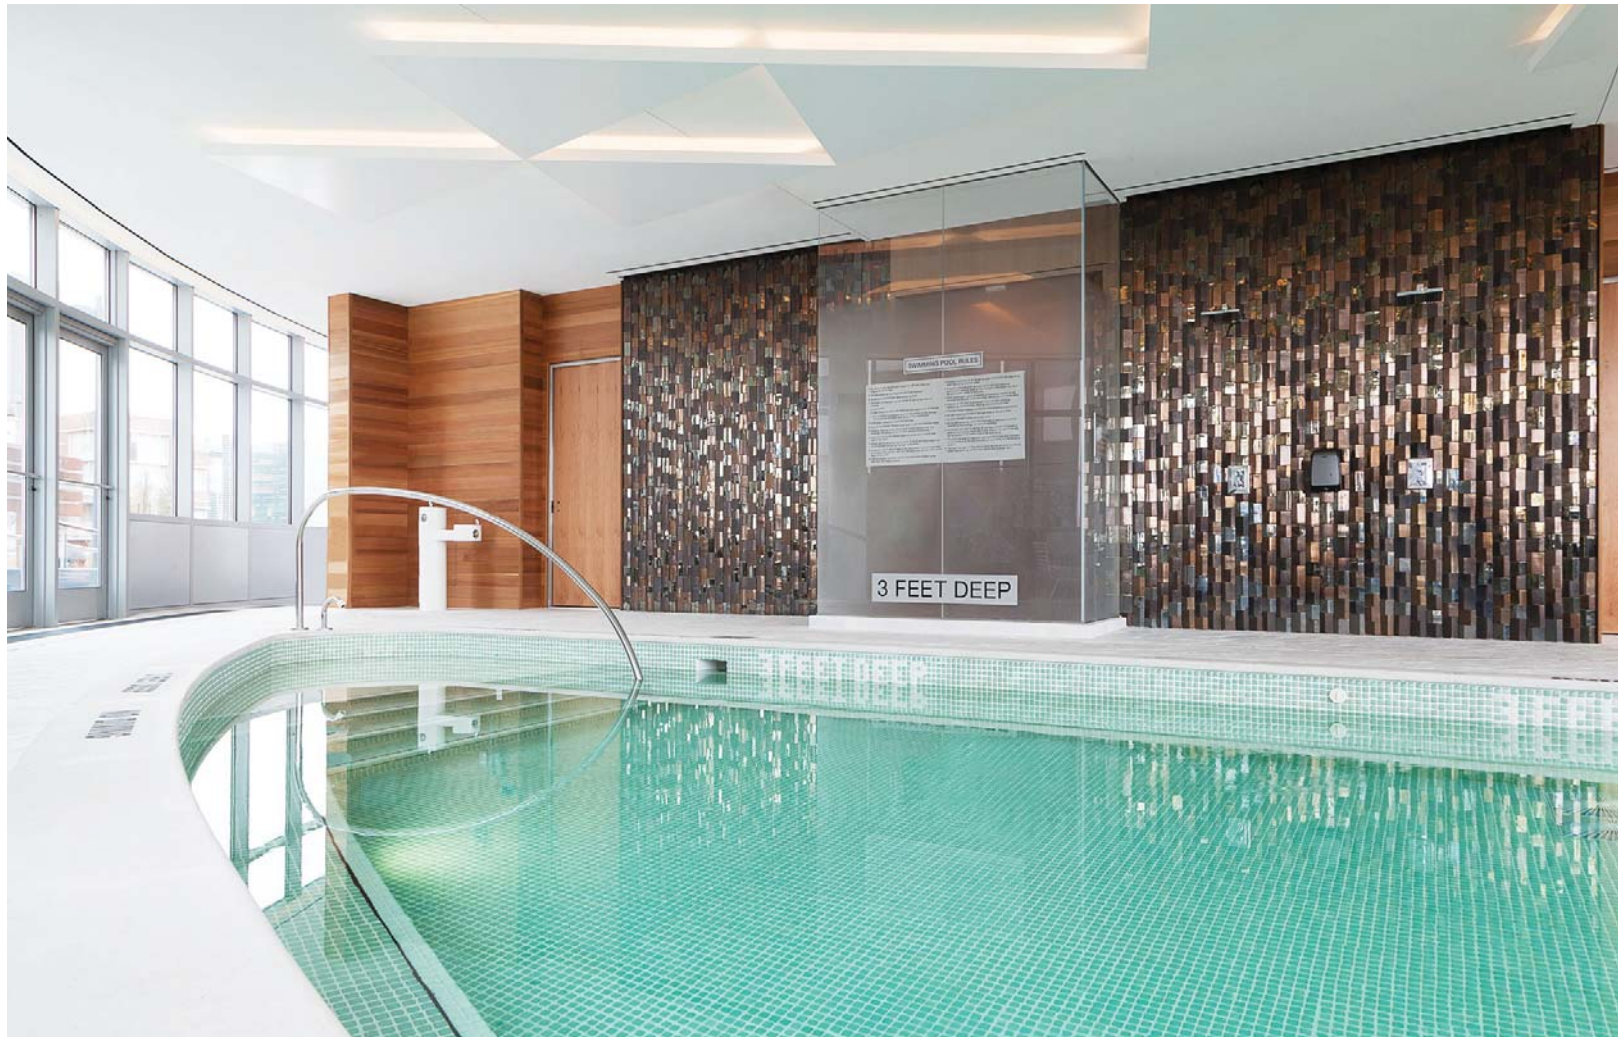

© Pascale Girardin

HOUSE 39

NEW YORK CITY, NY

2017

INTERIOR DESIGN / DESIGN D'INTÉRIEUR: ROCKWELL GROUP

PHOTOS: STEPHANY HILDEBRAND