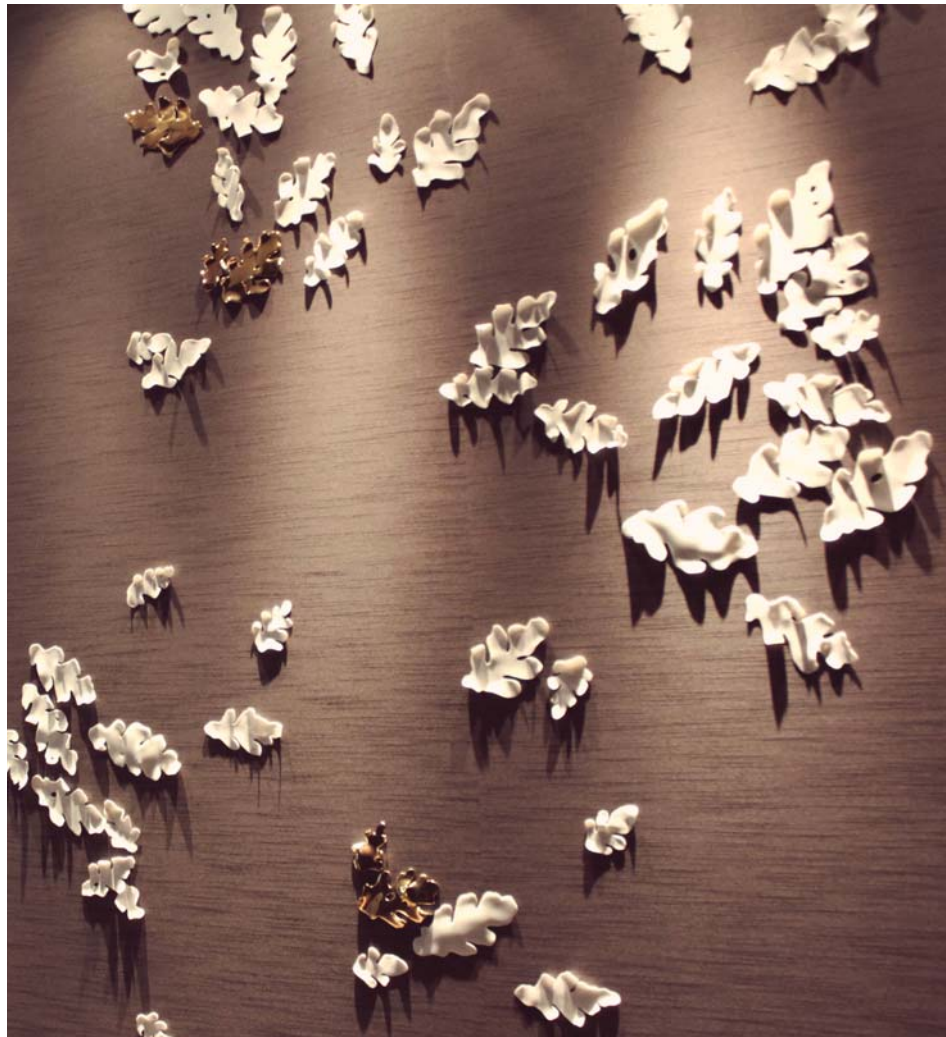

© Pascale Girardin

FOUR SEASONS HOTEL
TORONTO, CANADA

2012
INTERIOR DESIGN / DESIGN D'INTÉRIEUR: YABU PUSHENBERG