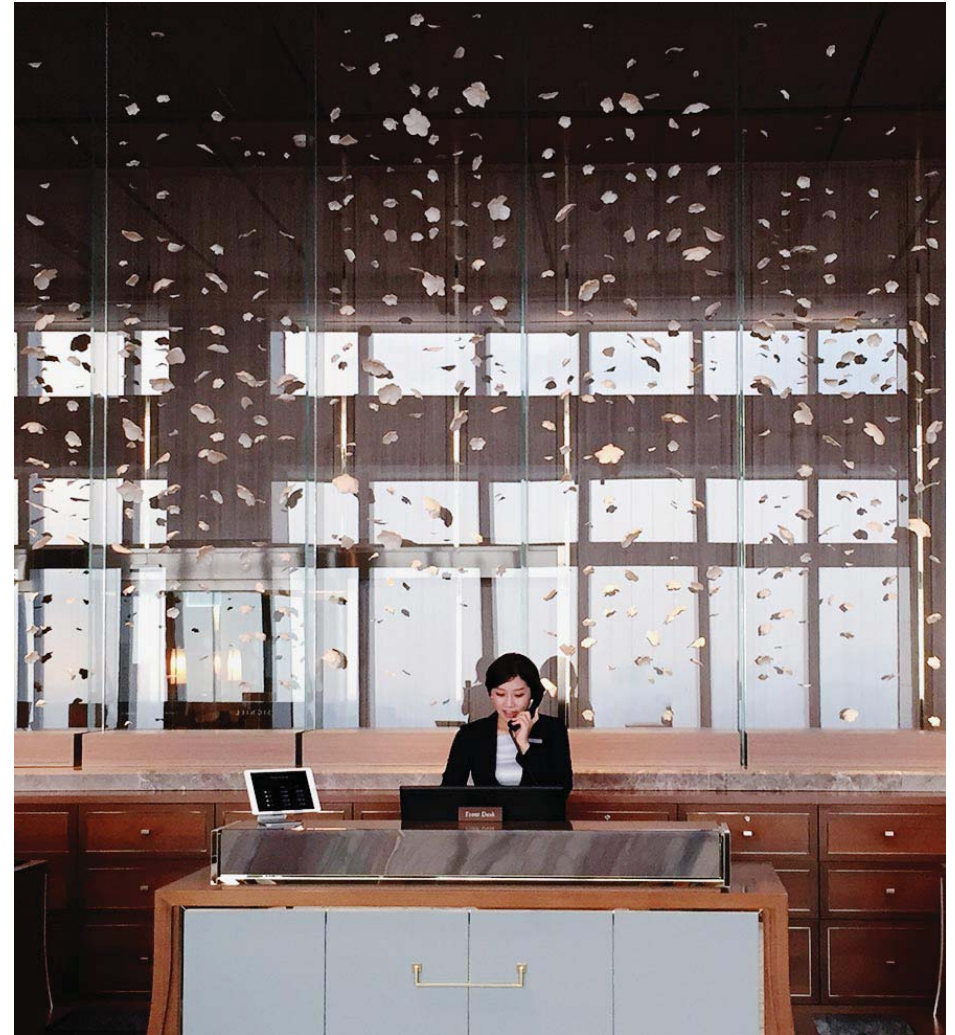

© Pascale Girardin

SKY LOUNGE SIGNIEL HOTEL
SEOUL, KOREA / CORÉE

2017